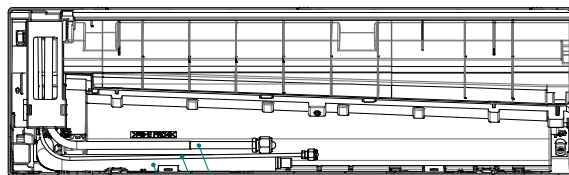

## Standard location of holes in the wall

## NOTES

The → mark shows the piping direction.

- Gas pipe  
·Ø9.5· Cut  
The length of the pipe outside the unit is ·365·mm.
- Liquid pipe  
·Ø6.4· Cut  
The length of the pipe outside the unit is ·450·mm.
- Drain hose  
Inside diameter: ·14·mm  
Outside diameter: ·16·mm  
The length of the connection hose outside the unit is ·360·mm.