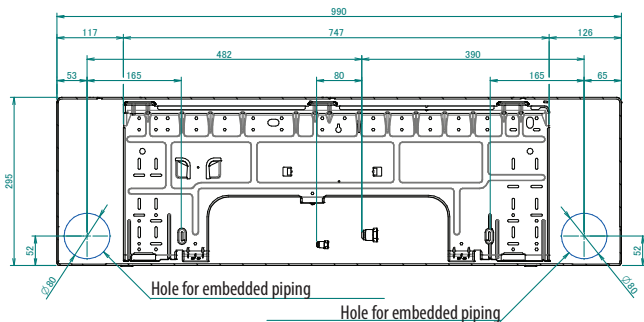

## Standard location of holes in the wall

## NOTES

The → mark shows the piping direction.

- Gas pipe  
·Ø9.5· Cut  
The length of the pipe outside the unit is ·365·mm.
- Liquid pipe  
·Ø6.4· Cut  
The length of the pipe outside the unit is ·450·mm.
- Drain hose  
Inside diameter: ·14·mm  
Outside diameter: ·16·mm  
The length of the connection hose outside the unit is ·360·mm.