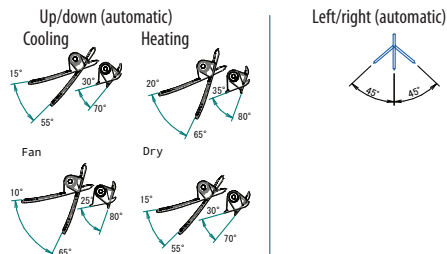

## Standard location of holes in the wall

## NOTES

The → mark shows the piping direction.

- Gas pipe  
·Ø9.5· Cut  
The length of the pipe outside the unit is ·365·mm.
- Liquid pipe  
·Ø6.4· Cut  
The length of the pipe outside the unit is ·450·mm.
- Drain hose  
Inside diameter: ·14·mm  
Outside diameter: ·16·mm  
The length of the connection hose outside the unit is ·360·mm.

## Blade angle