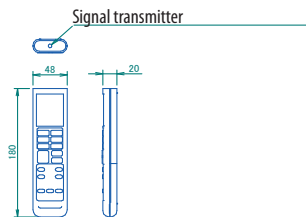

Wireless remote control (ARC480A53)