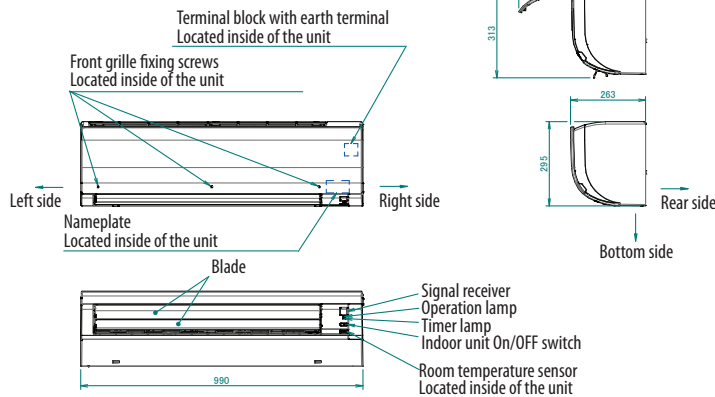

FTXP50-71N