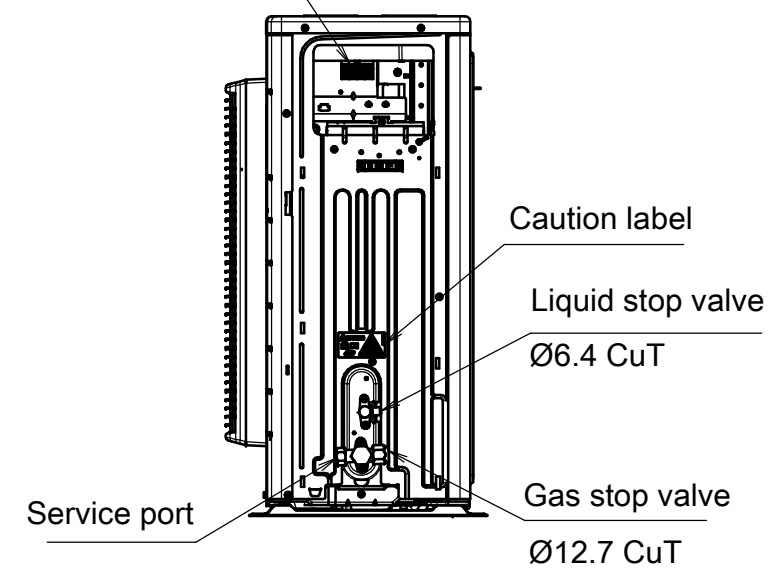

## Minimum space for air passage

Wall height on air outlet side < 1200 mm

## Terminal strip with earth terminal

In case of removing the stop valve cover.