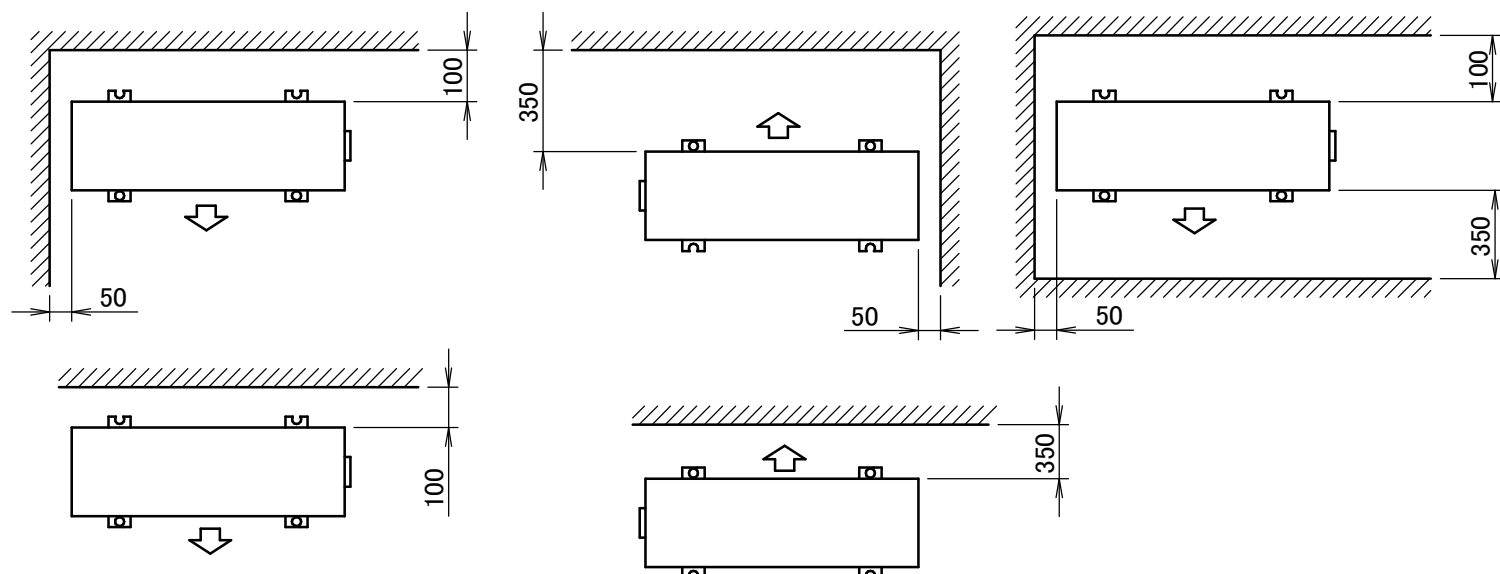

## Minimum space for air passage

Wall height on air outlet side < 1200 mm

## Terminal strip with earth terminal

In case of removing the stop valve cover.