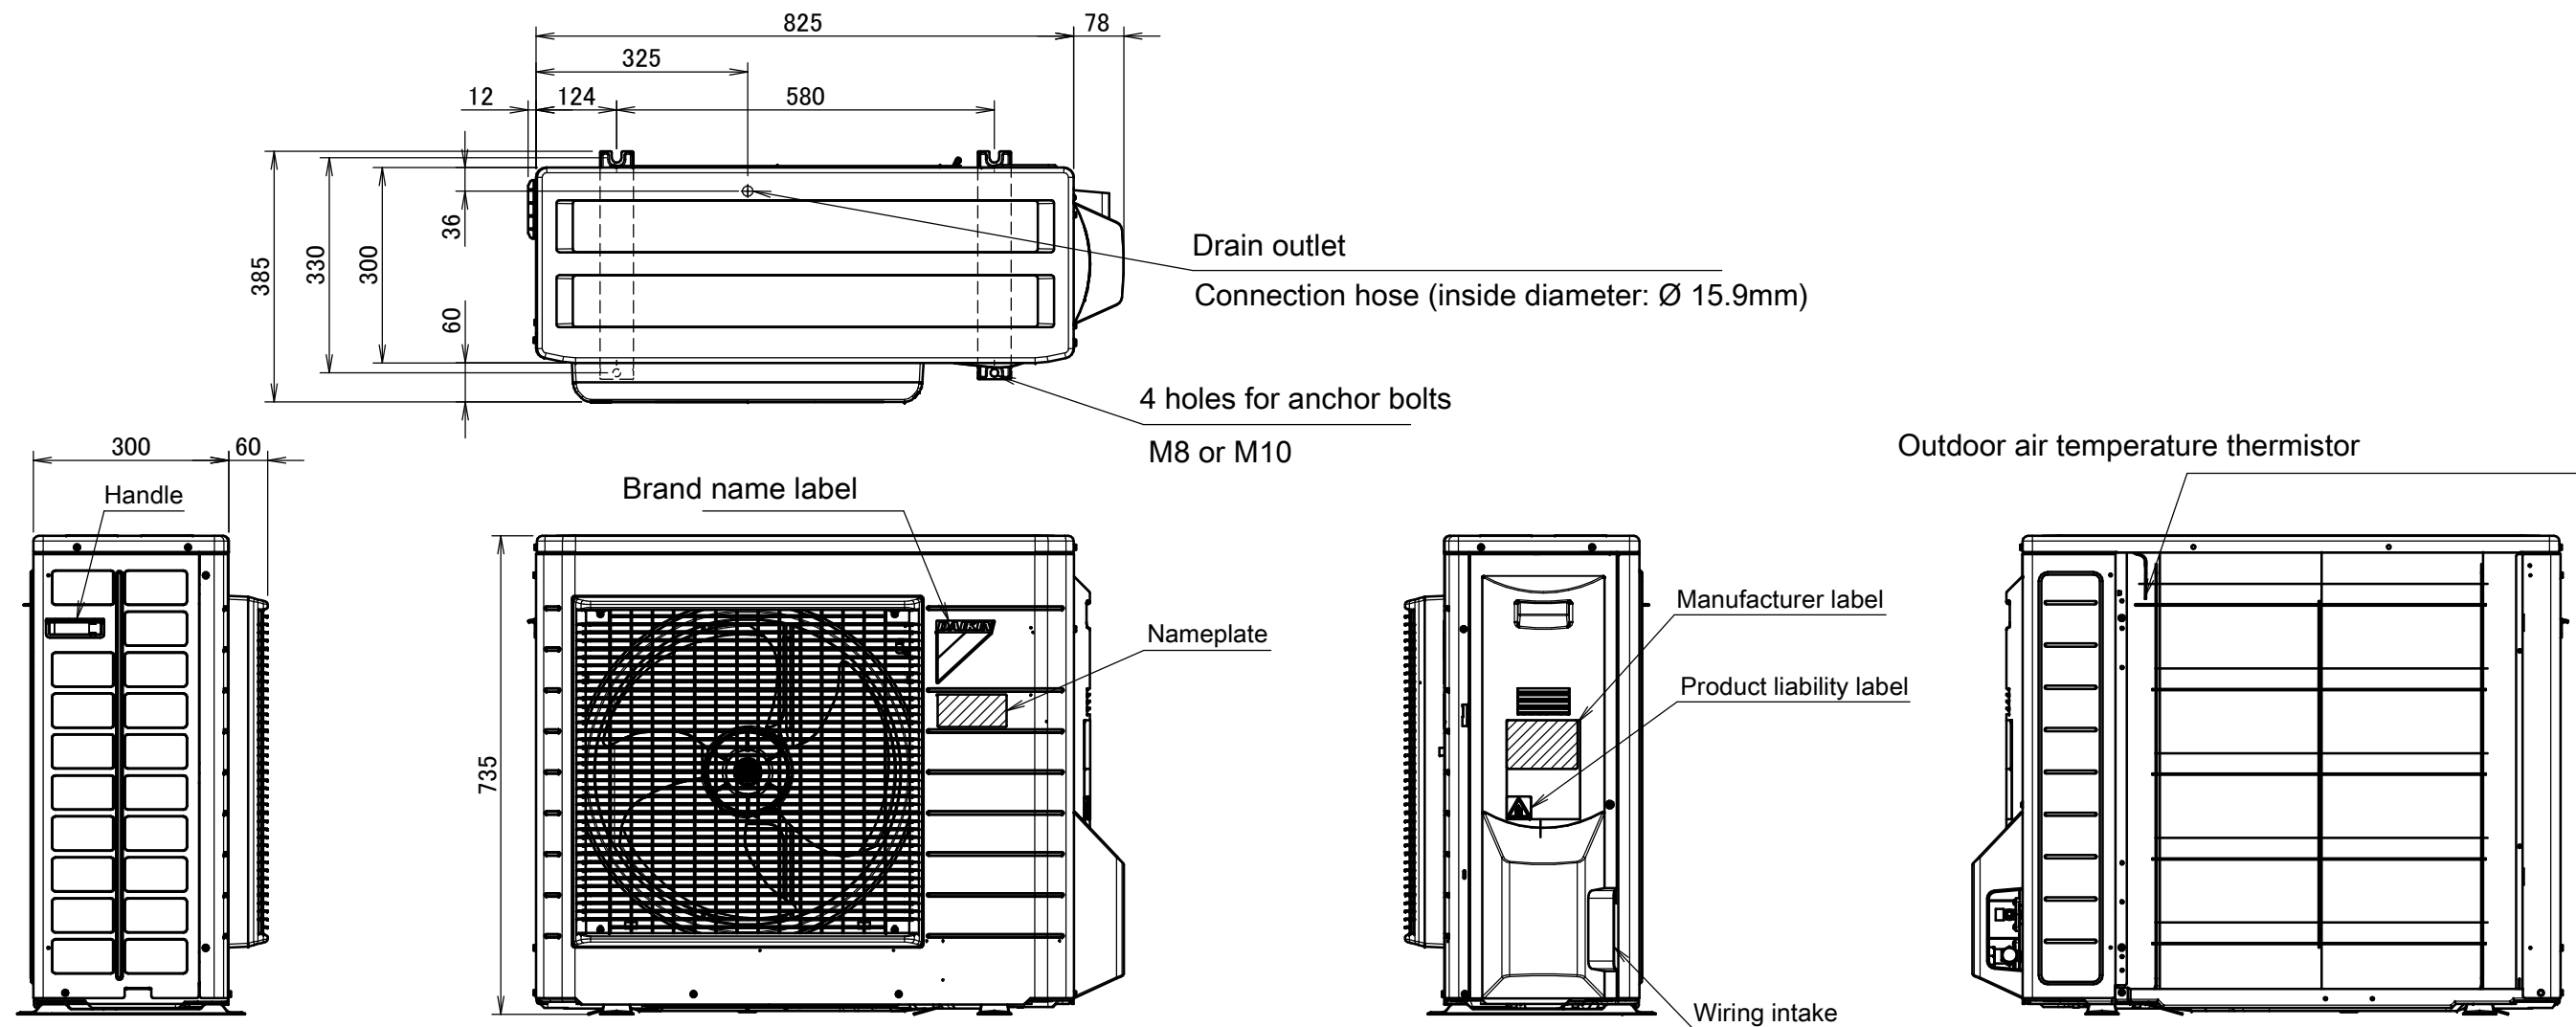

## Minimum space for air passage

Wall height on air outlet side < 1200 mm

## Terminal strip with earth terminal

In case of removing the stop valve cover.