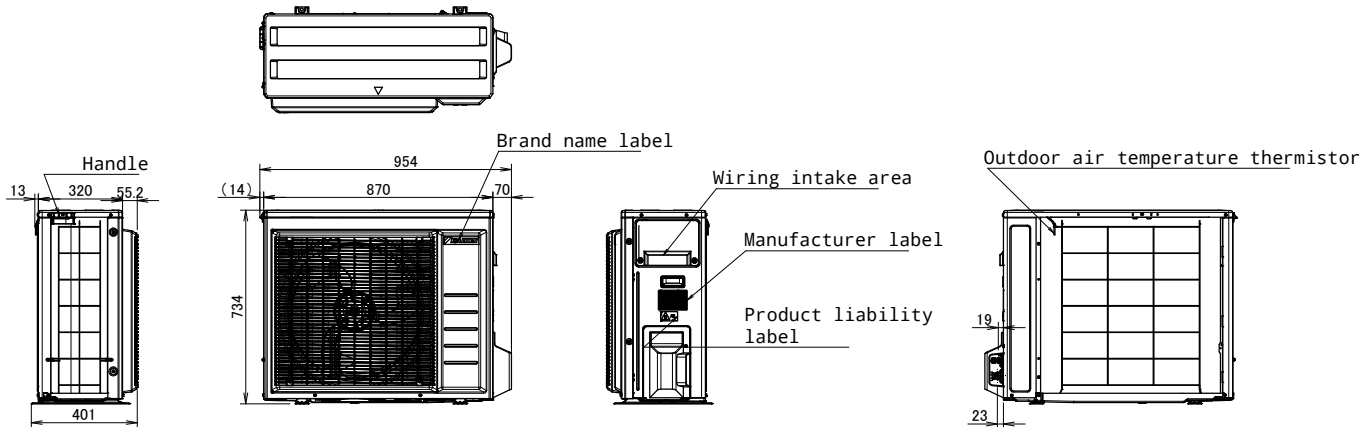

ARXM50A RXM50A

Drain outlet

Connection hose (inside diameter: ·15.9·mm)

In case of removing the stop valve cover.

Minimum space for air passage

Wall height on air outlet side < 1200 mm

3D148264