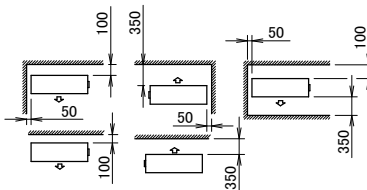

ARXM50A RXM50A

Drain outlet

Connection hose (inside diameter: ·15.9·mm)

In case of removing the stop valve cover.

Minimum space for air passage

Wall height on air outlet side < 1200 mm

3D148264