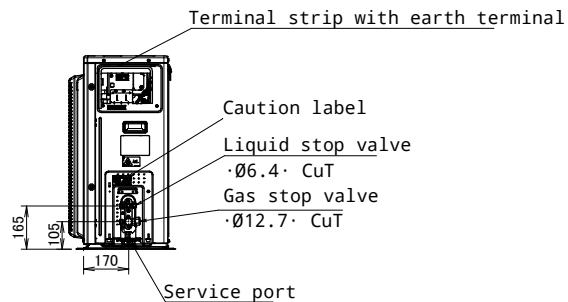

ARXM50A RXM50A

Drain outlet

Connection hose (inside diameter: ·15.9·mm)

In case of removing the stop valve cover.

Minimum space for air passage

Wall height on air outlet side < 1200 mm

3D148264