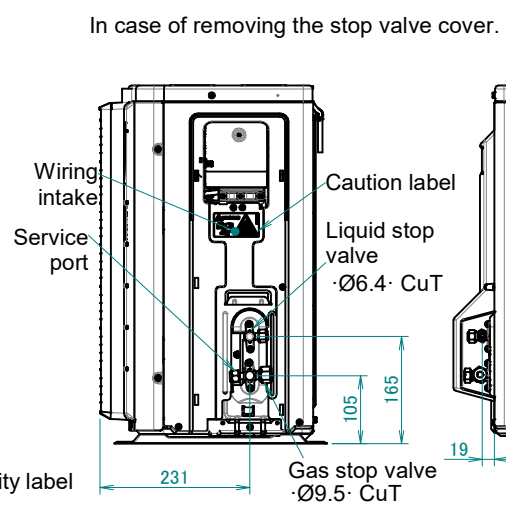

RXM20-35R

Minimum space for air passage

Wall height on air outlet side < 1200 mm