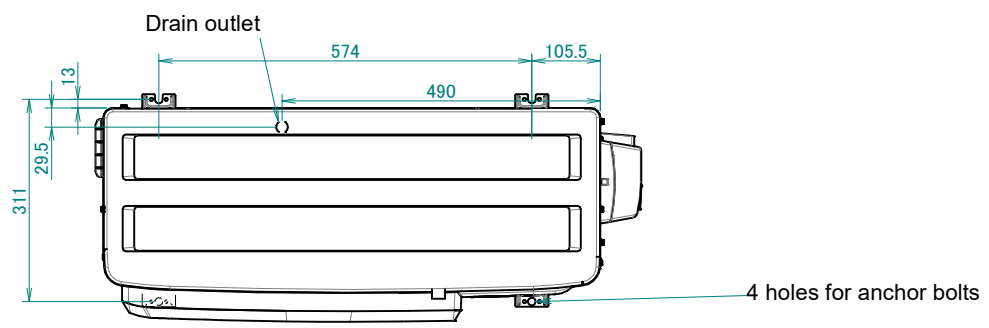

RXM20-35R

Minimum space for air passage

Wall height on air outlet side < 1200 mm