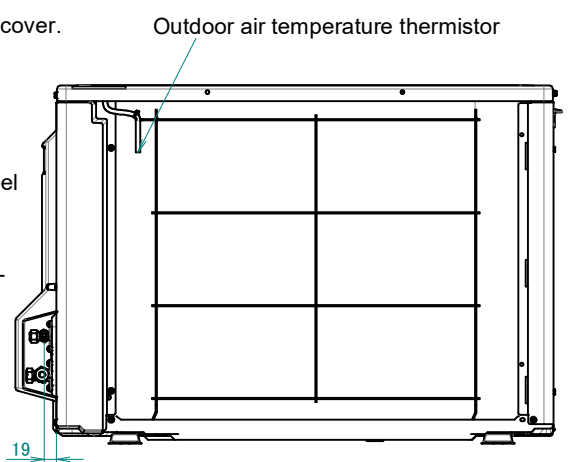

RXM20-35R

Minimum space for air passage

Wall height on air outlet side < 1200 mm