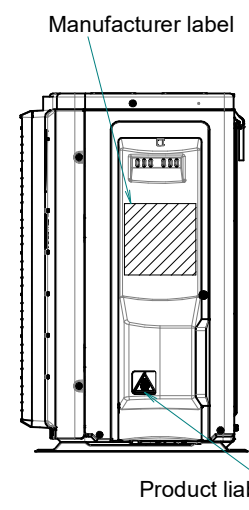

RXM20-35R

Minimum space for air passage

Wall height on air outlet side < 1200 mm