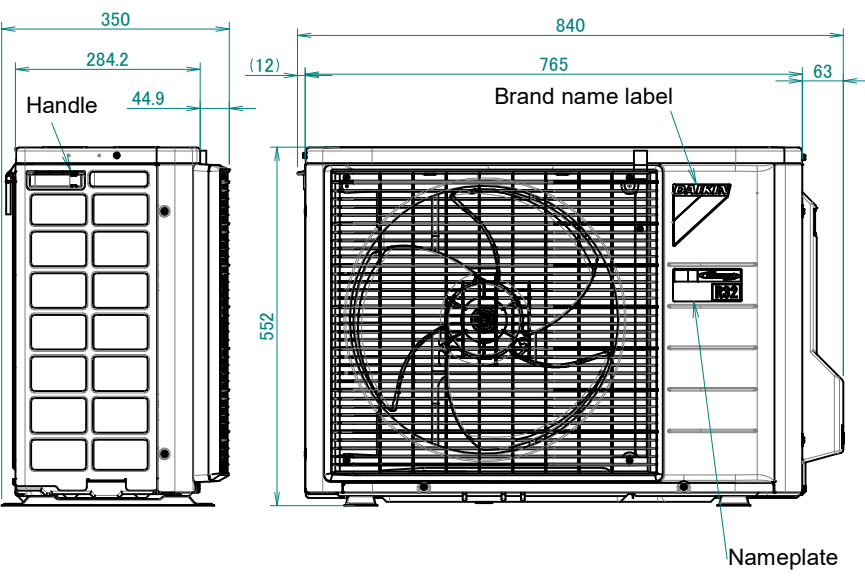

RXM20-35R

Minimum space for air passage

Wall height on air outlet side < 1200 mm