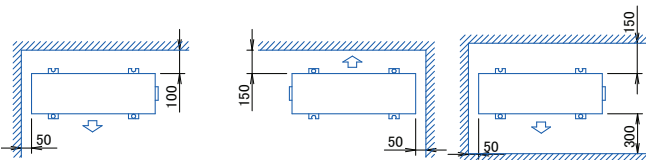

RXP

Drain outlet
Connection hose
(Inside diameter $\varnothing 15.9$)

**NOTATION**

1- brand name label details can be seen below.

Daikin brand label: 3P698070-1

Siesta brand label: 3P698070-3

Brand name label
(see note-1)

Minimum space for air passage
Wall height on air outlet side < 1200 mm

In case of removing the stop valve cover.

**2D143507**