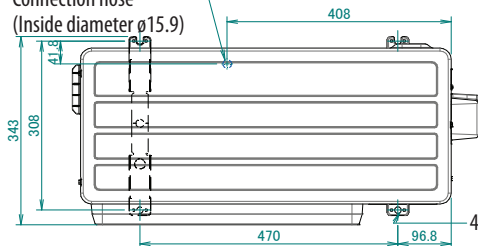

RXP

Drain outlet
Connection hose
(Inside diameter $\varnothing 15.9$)

**NOTATION**

1- brand name label details can be seen below.

Daikin brand label: 3P698070-1

Siesta brand label: 3P698070-3

Brand name label
(see note-1)

Minimum space for air passage
Wall height on air outlet side < 1200 mm

In case of removing the stop valve cover.

**2D143507**