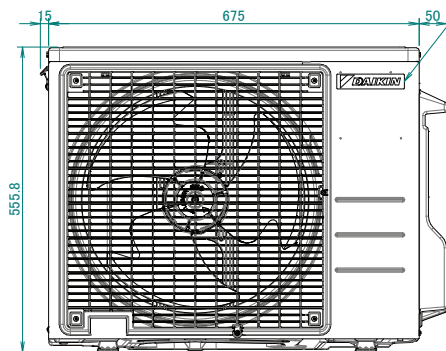

RXP

Drain outlet
Connection hose
(Inside diameter $\varnothing 15.9$)

**NOTATION**

1- brand name label details can be seen below.

Daikin brand label: 3P698070-1

Siesta brand label: 3P698070-3

Brand name label
(see note-1)

Minimum space for air passage
Wall height on air outlet side < 1200 mm

In case of removing the stop valve cover.

**2D143507**