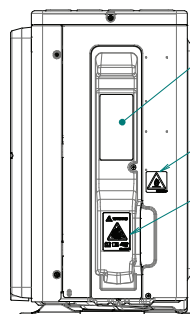

RXP

Drain outlet
Connection hose
(Inside diameter $\varnothing 15.9$)

**NOTATION**

1- brand name label details can be seen below.

Daikin brand label: 3P698070-1

Siesta brand label: 3P698070-3

Brand name label
(see note-1)

Minimum space for air passage
Wall height on air outlet side < 1200 mm

In case of removing the stop valve cover.

**2D143507**