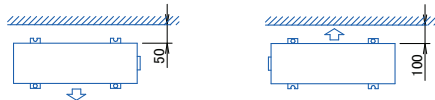

RXP

Drain outlet
Connection hose
(Inside diameter $\varnothing 15.9$)

**NOTATION**

1- brand name label details can be seen below.

Daikin brand label: 3P698070-1

Siesta brand label: 3P698070-3

Brand name label
(see note-1)

Minimum space for air passage
Wall height on air outlet side < 1200 mm

In case of removing the stop valve cover.

**2D143507**