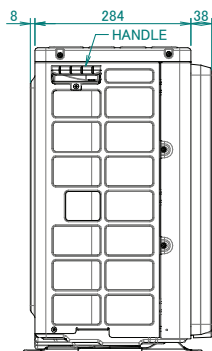

RXP

Drain outlet
Connection hose
(Inside diameter $\varnothing 15.9$)

**NOTATION**

1- brand name label details can be seen below.

Daikin brand label: 3P698070-1

Siesta brand label: 3P698070-3

Brand name label
(see note-1)

Minimum space for air passage
Wall height on air outlet side < 1200 mm

In case of removing the stop valve cover.

**2D143507**