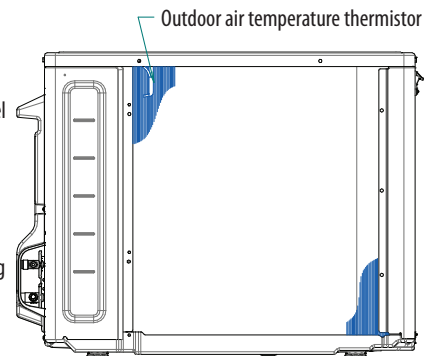

RXP

Drain outlet
Connection hose
(Inside diameter $\varnothing 15.9$)

**NOTATION**

1- brand name label details can be seen below.

Daikin brand label: 3P698070-1

Siesta brand label: 3P698070-3

Brand name label
(see note-1)

Minimum space for air passage
Wall height on air outlet side < 1200 mm

In case of removing the stop valve cover.

**2D143507**