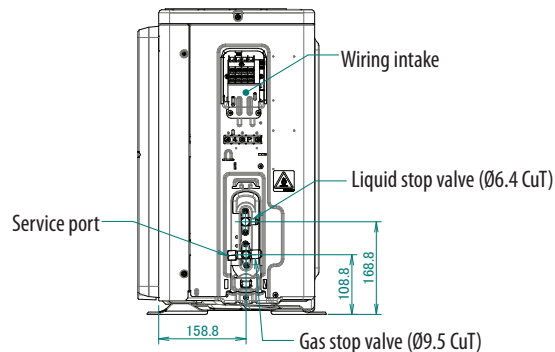

RXP

Drain outlet
Connection hose
(Inside diameter $\varnothing 15.9$)

**NOTATION**

1- brand name label details can be seen below.

Daikin brand label: 3P698070-1

Siesta brand label: 3P698070-3

Brand name label
(see note-1)

Minimum space for air passage
Wall height on air outlet side < 1200 mm

In case of removing the stop valve cover.

**2D143507**