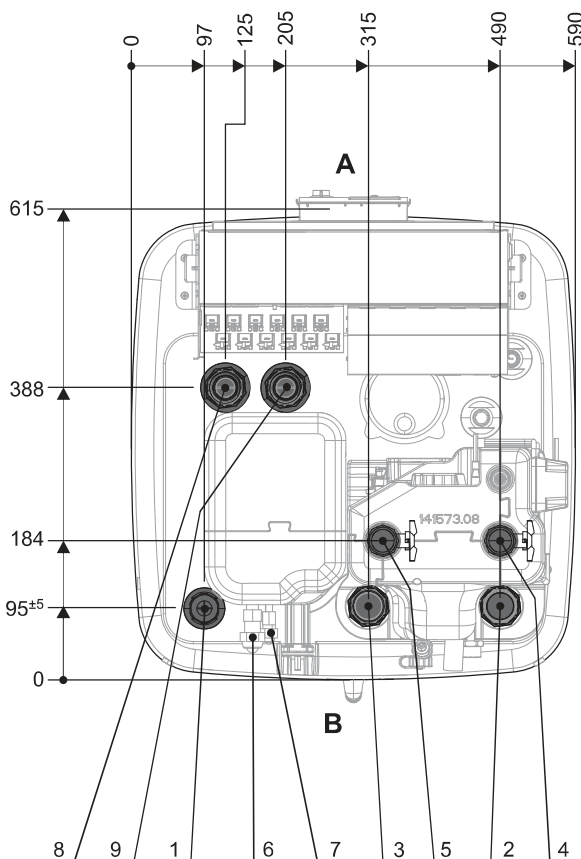

4 Dimensional drawings

4 - 1 Dimensional Drawings

4

EHSHB-D, ESH-D, EHSXB-D, EHSX-D
300 Litres Dimensions side-view

No.	Name
1	Solar - feed
2	Cold water
3	Hot water
4	Heating feed
5	Heating return flow
6	Connection coolant gas line
7	Connection coolant fluid line
8	Solar - feed flow (only Daikin Altherma EHS(X/H)-D type)
9	Solar - return (only Daikin Altherma EHS(X/H)-D type)

A	Front
B	Back

EHSHB-D, ESH-D, EHSXB-D, EHSX-D
300 Litres Dimensions top-view

No.	Name
1	Solar - feed
2	Cold water
3	Hot water
4	Heating feed
5	Heating return flow
6	Connection coolant gas line
7	Connection coolant fluid line
8	Solar - feed flow (only Daikin Altherma EHS(X/H)-D type)
9	Solar - return (only Daikin Altherma EHS(X/H)-D type)

A	Front
B	Back