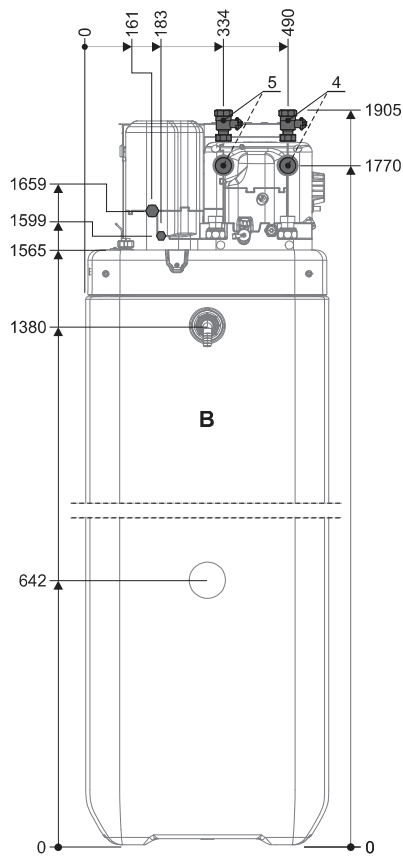

4 Dimensional drawings

4 - 1 Dimensional Drawings

4

EHSHB-D, ESH-D, EHSXB-D, EHSX-D
300 Litres Dimensions side-view

No.	Name
1	Solar - feed
2	Cold water
3	Hot water
4	Heating feed
5	Heating return flow
6	Connection coolant gas line
7	Connection coolant fluid line
8	Solar - feed flow (only Daikin Altherma EHS(X/H)-D type)
9	Solar - return (only Daikin Altherma EHS(X/H)-D type)

A	Front
B	Back

EHSHB-D, ESH-D, EHSXB-D, EHSX-D
300 Litres Dimensions top-view

No.	Name
1	Solar - feed
2	Cold water
3	Hot water
4	Heating feed
5	Heating return flow
6	Connection coolant gas line
7	Connection coolant fluid line
8	Solar - feed flow (only Daikin Altherma EHS(X/H)-D type)
9	Solar - return (only Daikin Altherma EHS(X/H)-D type)

A	Front
B	Back