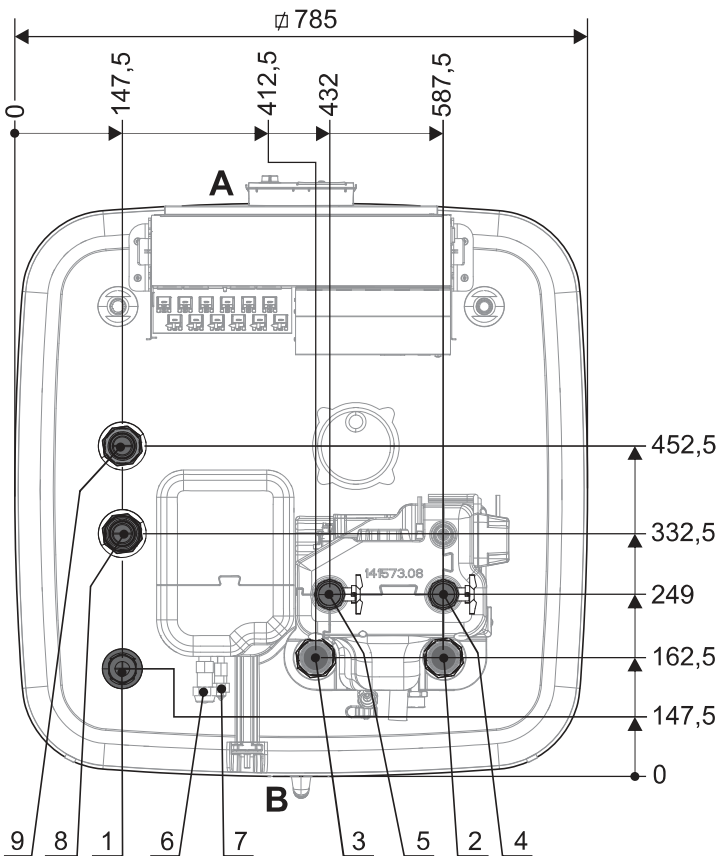

4 Dimensional drawings

4 - 1 Dimensional Drawings

EHSX-D, EHSXB-D, EHSX-D
500 Litres Dimensions side-view

No.	Name
1	Solar - feed
2	Cold water
3	Hot water
4	Heating feed
5	Heating return flow
6	Connection coolant gas line
7	Connection coolant fluid line
8	Solar - feed flow (only Daikin Altherma EHS(X/H)-D type)
9	Solar - return (only Daikin Altherma EHS(X/H)-D type)

A	Front
B	Back

EHSXB-D, EHSX-D, EHSXB-D, EHSX-D
500 Litres Dimensions top-view

No.	Name
1	Solar - feed
2	Cold water
3	Hot water
4	Heating feed
5	Heating return flow
6	Connection coolant gas line
7	Connection coolant fluid line
8	Solar - feed flow (only Daikin Altherma EHS(X/H)-D type)
9	Solar - return (only Daikin Altherma EHS(X/H)-D type)

A	Front
B	Back