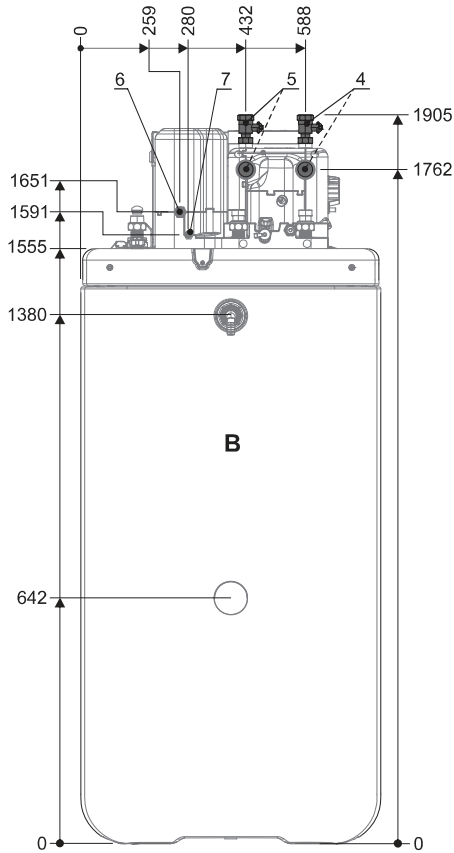

4 Dimensional drawings

4 - 1 Dimensional Drawings

EHSX-D, EHSXB-D, EHSX-D
500 Litres Dimensions side-view

No.	Name
1	Solar - feed
2	Cold water
3	Hot water
4	Heating feed
5	Heating return flow
6	Connection coolant gas line
7	Connection coolant fluid line
8	Solar - feed flow (only Daikin Altherma EHS(X/H)-D type)
9	Solar - return (only Daikin Altherma EHS(X/H)-D type)

A	Front
B	Back

EHSXB-D, EHSX-D, EHSXB-D, EHSX-D
500 Litres Dimensions top-view

No.	Name
1	Solar - feed
2	Cold water
3	Hot water
4	Heating feed
5	Heating return flow
6	Connection coolant gas line
7	Connection coolant fluid line
8	Solar - feed flow (only Daikin Altherma EHS(X/H)-D type)
9	Solar - return (only Daikin Altherma EHS(X/H)-D type)

A	Front
B	Back